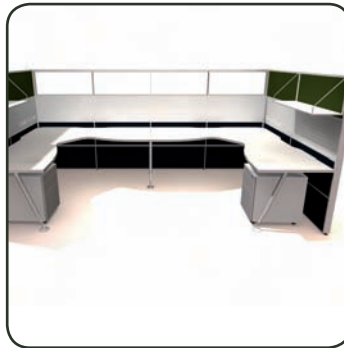

(03) 9872 6690
info@integrityoffice.com.au
www.integrityoffice.com.au

worksystems iks series

IKS has been developed for the client who prefers an open and flexible office environment.

With slimline screen panels and tubular shaped adjustable legs, IKS gives a minimalistic and uncluttered feel to any office.

Built as a standalone system or in 2, 3 or 4 way cluster design, the desk frame is fitted with a reinforced support bar (steel tube beam) giving incredible strength and reliability to the workstation system, complete with our 10 year warranty.

worksystems iks series

Screens are available with our environmentally friendly, pin-able substrate. Each panel can be upholstered in a range of colour fabrics, whiteboard finishes or laminate/veneers, with the option of our flush mounted function rail, which allows hanging accessories to also be utilised. Cable baskets can be installed underneath the desk top to house all soft wired power/data/tele points. Our standard worktops can be specified as 25mm or 33mm thick with square or soft rounded corners (50mm radius), however custom edge profiles and finishes are also available upon request. Choices of finish include selected laminates, timber veneers and coated MDF in a range of standard colours.