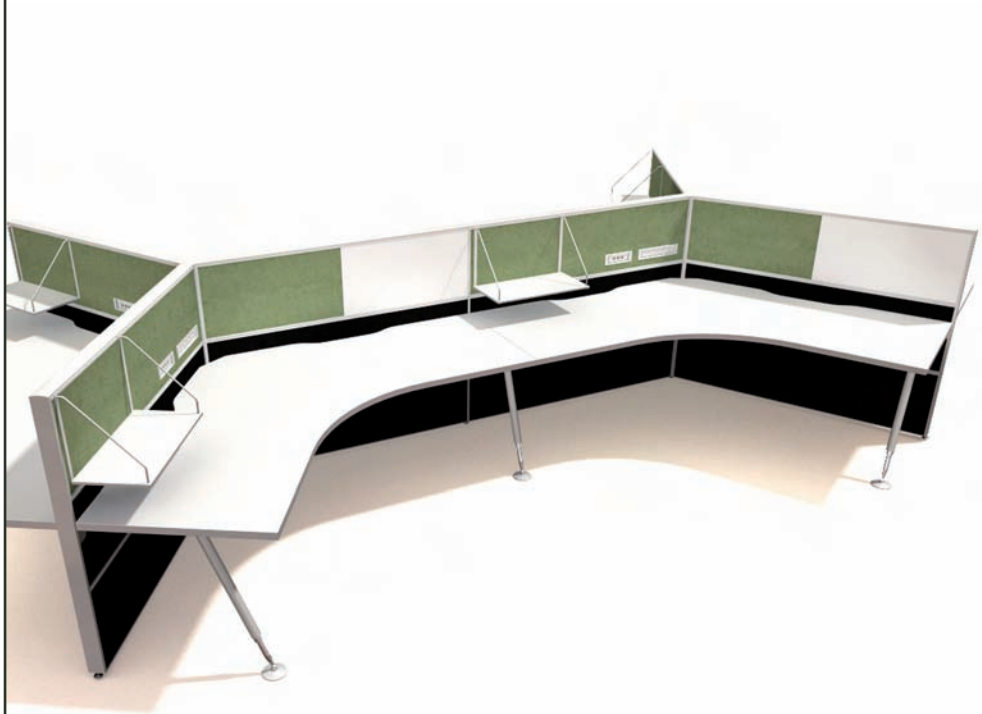

(03) 9872 6690
info@integrityoffice.com.au
www.integrityoffice.com.au

worksystems iks series

IKS has been developed for the client who prefers an open and flexible office environment.

With slimline screen panels and tubular shaped adjustable legs, IKS gives a minimalistic and uncluttered feel to any office.

Built as a standalone system or in 2, 3 or 4 way cluster design, the desk frame is fitted with a reinforced support bar (steel tube beam) giving incredible strength and reliability to the workstation system, complete with our 10 year warranty.

worksystems iks series

Screens are available with our environmentally friendly, pin-able substrate. Each panel can be upholstered in a range of colour fabrics, whiteboard finishes or laminate/veneers, with the option of our flush mounted function rail, which allows hanging accessories to also be utilised. Cable baskets can be installed underneath the desk top to house all soft wired power/data/tele points. Our standard worktops can be specified as 25mm or 33mm thick with square or soft rounded corners (50mm radius), however custom edge profiles and finishes are also available upon request. Choices of finish include selected laminates, timber veneers and coated MDF in a range of standard colours.