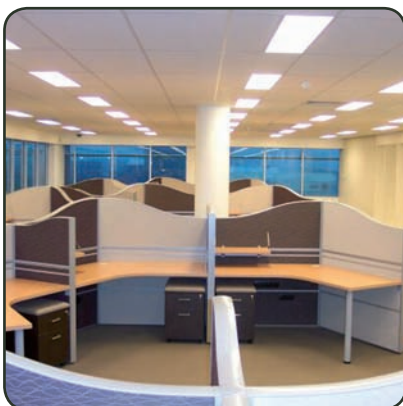

(03) 9872 6690
info@integrityoffice.com.au
www.integrityoffice.com.au

worksystems 120 series

The 120 series is a smart, elegant system with versatile shapes and minimalist aesthetics. The 120 series creates new opportunities for interiors, with refined detailing in the way components meet giving it a slender profile and large sweeping curves.

120 series works just as smart as its appearance. It can be anything from a basic, stand alone table to groups of high density workstation clusters.

Cable management is via a segregated cable basket mounted to the underside of the worktops or via our built in cable duct built into the screen panels, with the options of hard wired or softwired cabling.

worksystems 120 series

Our standard worktops can be specified 25mm or 33mm thick with square or soft rounded corners (50mm radius). Available finishes include selected laminates, timber veneers and coated MDF in a range of standard colours. Custom edge profiles and finishes are also available upon request. Offering vast design possibilities.