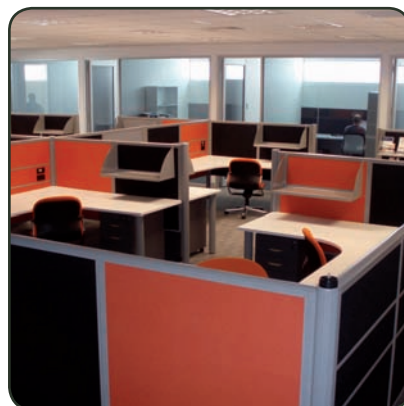

(03) 9872 6690
info@integrityoffice.com.au
www.integrityoffice.com.au

worksystems 120 series

The 120 series is a smart, elegant system with versatile shapes and minimalist aesthetics. The 120 series creates new opportunities for interiors, with refined detailing in the way components meet giving it a slender profile and large sweeping curves.

120 series works just as smart as its appearance. It can be anything from a basic, stand alone table to groups of high density workstation clusters.

Cable management is via a segregated cable basket mounted to the underside of the worktops or via our built in cable duct built into the screen panels, with the options of hard wired or softwired cabling.

worksystems 120 series

Our standard worktops can be specified 25mm or 33mm thick with square or soft rounded corners (50mm radius). Available finishes include selected laminates, timber veneers and coated MDF in a range of standard colours. Custom edge profiles and finishes are also available upon request. Offering vast design possibilities.