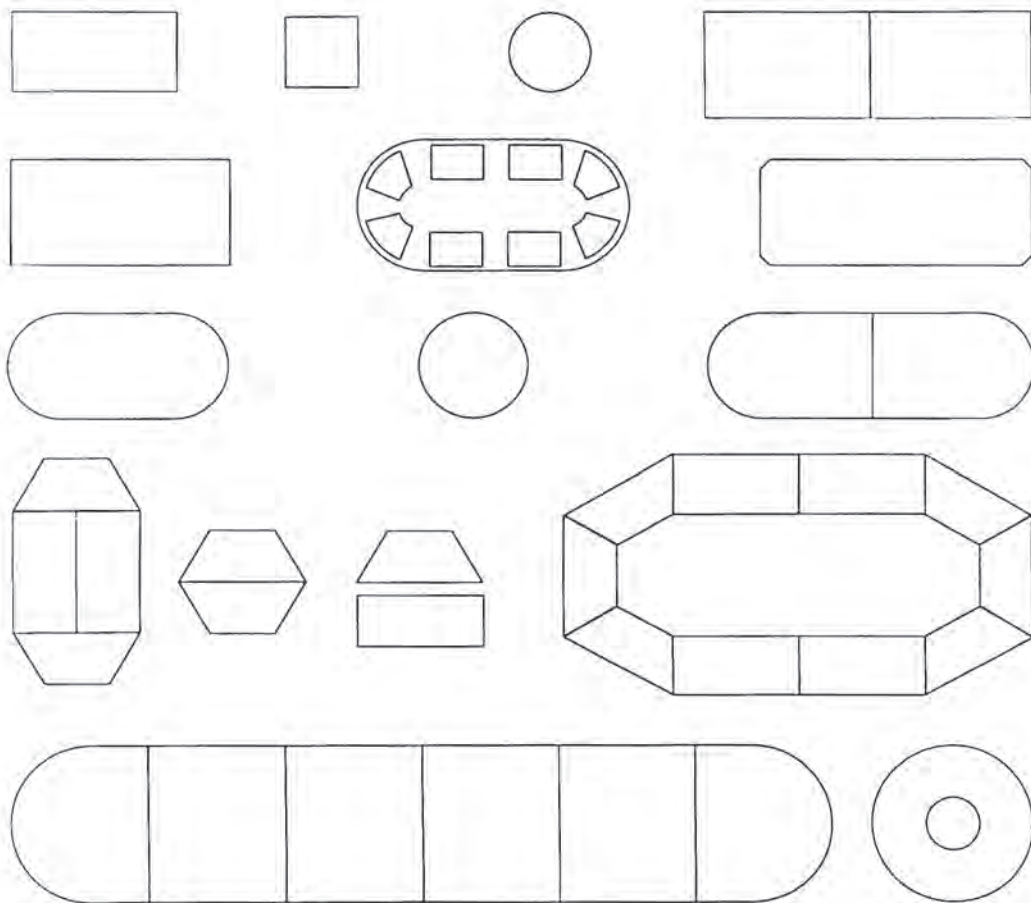

tables popular solutions

(03) 9872 6690
 info@integrityoffice.com.au
 www.integrityoffice.com.au

Circles & Squares	900	1200	1500	1800
Rectangles & Boat Shaped	1800 x 900	2400 x 1200	3000 x 1200	4200 x 1200
Ovals	2400 x 1200	2700 x 1500	3600 x 1200	
Trapezium	1360 x 580			
Modular	D End 1800 x 1500	Rectangles 1800 x 1500		