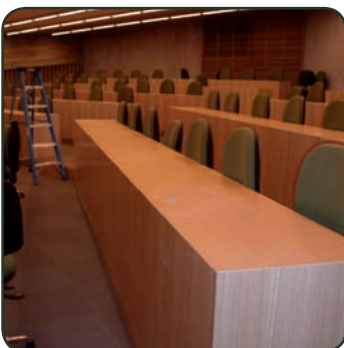

(03) 9872 6690
info@integrityoffice.com.au
www.integrityoffice.com.au

Integrity Office can design any office space to suit your working environment. Upgrade your Business profile with stylish, contemporary or traditional Custom Built Joinery that includes buffets, desks, cupboards, reception desks, hutches, kitchens, bookcases, tables, etc.

Built-in Cupboards

Built-in Joinery

Boardroom Furniture

Wave Bench

Reception Desk

Circular Kitchen

Built-in Cupboards

Kitchen Bench

Kidney Desks

CEO Office

Conference Table

Lecture Theatre

Kitchen Bench

Wall Panelling

We specialise in custom made joinery and furniture, and welcome the opportunity to work with you to create the perfect functional piece that fits with your existing decor or new office environment. We have produced many one-off design joinery pieces, as showcased above.