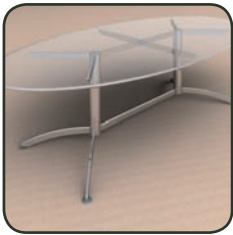

## tables boardroom

Integrity Office provides a wide variety of traditional, modern and cutting edge boardroom tables, ranging in options of size and shape that include; top shape and finishes, edge profiles and base finishes. Each boardroom table is suited to your room size, number of seated places, your choice of chair, budget and taste.

# tables boardroom

'D' End Table

Boatshaped with Insert

Eclipse Table

Rectangular Table

Eclipse Table

Rectangular Double Ped

Boatshaped with Insert

Single Pedestal Table

Rectangular Table

Square Table

Rectangular Table

Double Pedestal Table

Double Pedestal Table

Circular Table

Boatshaped Table

Boatshaped Table

Capsule Table

Standard Top Shapes

Standard Edge Profiles