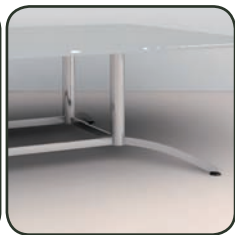

## tables boardroom

Integrity Office provides a wide variety of traditional, modern and cutting edge boardroom tables, ranging in options of size and shape that include; top shape and finishes, edge profiles and base finishes. Each boardroom table is suited to your room size, number of seated places, your choice of chair, budget and taste.

# tables boardroom

'D' End Table

Boatshaped with Insert

Eclipse Table

Rectangular Table

Eclipse Table

Rectangular Double Ped

Boatshaped with Insert

Single Pedestal Table

Rectangular Table

Square Table

Rectangular Table

Double Pedestal Table

Double Pedestal Table

Circular Table

Boatshaped Table

Boatshaped Table

Capsule Table

Standard Top Shapes

Standard Edge Profiles