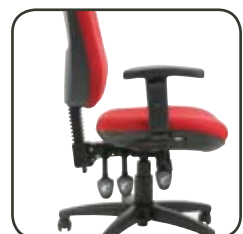

Drafting Chairs come standard with glides and optional architectural kit (adjustable foot ring and other high gas lift).

Spencer

Stewart

Astra

Sonimen

Gemini

Max

Balcombe

This is just a snapshot of the selection of chairs available in our Task range. Please call our office or visit our website and download a PDF, for a complete picture of this extensive range.