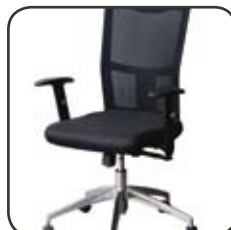

(03) 9872 6690
info@integrityoffice.com.au
www.integrityoffice.com.au

seating contemporary mesh

The majority of our Contemporary Mesh chairs come in a standard black nylon mesh, however some include the option for colour specified seat fabric.

Standard features include:

- polished aluminium base
- structural ergonomic shaped back
- height adjustable arms with soft polyurethane padding
- adjustable 'T' arms (depending on chair)
- gas lift with height adjustment

Most also have installed a synchro tilt mechanism lockable in any position.

seating contemporary mesh

Brighton

Zenith Director
High Back

Jubilee Medium Back

Zenith Executive
Mid Back

Mesh Mid Back

Breath Low Back

Jubilee High Back

ZENITH (featured overleaf)

The Zenith Chair comes available in the Executive and Director range, with an adjustable head rest for extra comfort. Standard features consist of; lockable synchro tilt, safety lock release, height and width adjustable poly arms, gas lift with adjustable lumbar support, UV stabilised polyester mesh back, a silver aluminium base and a 3 year warranty. Available in black Italian leather or black mesh with a silver frame.