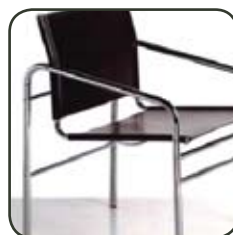

occasional seating visitor

Pony

This is just a snapshot of the selection of chairs available in our Visitor range. Please call our office or visit our website and download a PDF, for a complete picture of this extensive range.